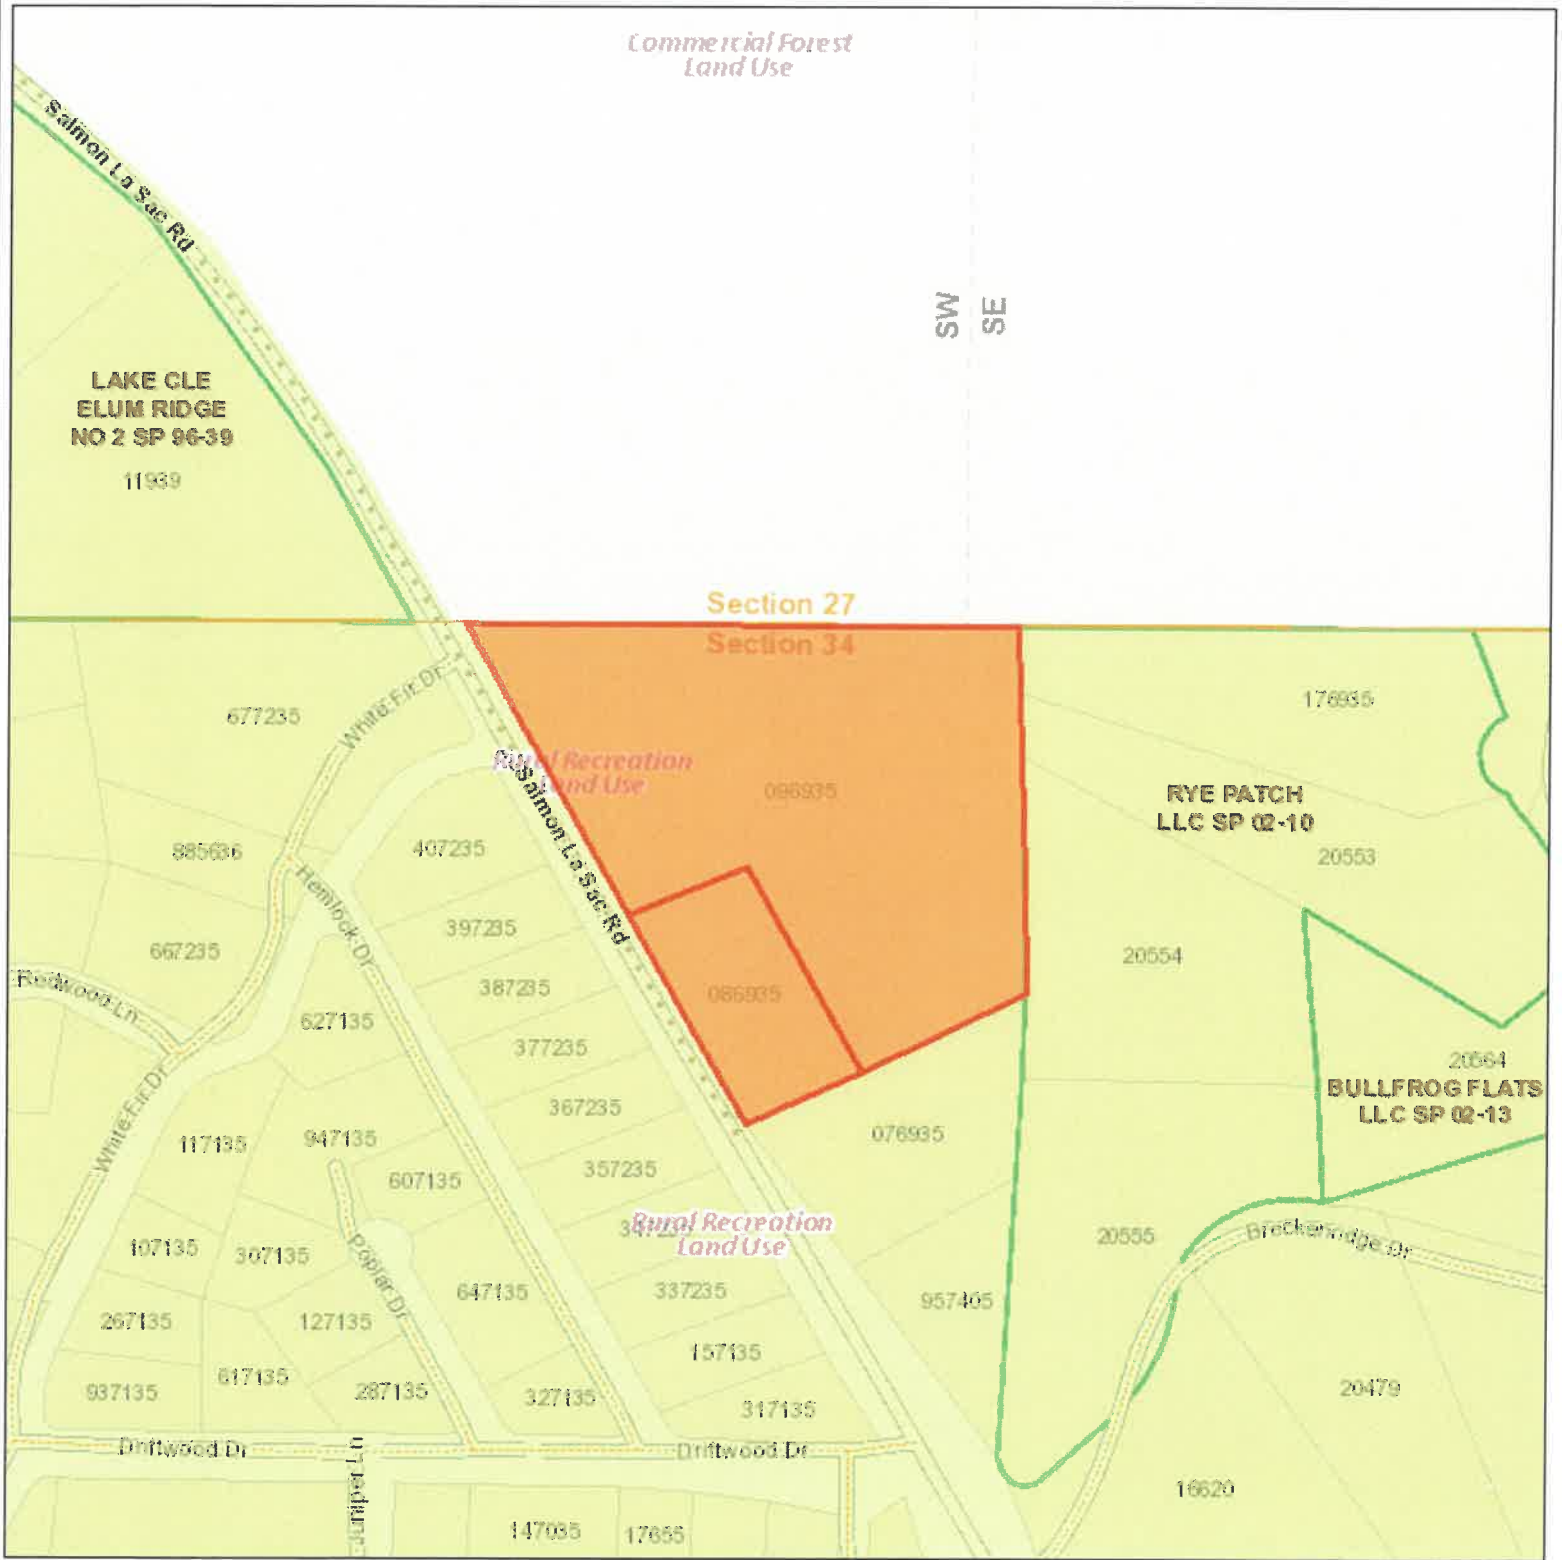

# Kittitas County COMPAS Map

Date: 8/22/2019

1 inch = 752 feet  
Relative Scale 1:9,028

**Disclaimer:**  
Kittitas County makes every effort to produce and publish the most current and accurate information possible. No warranties, expressed or implied, are provided for the data, its use, or its interpretation. Kittitas County does not guarantee the accuracy of the material contained herein and is not responsible for any use, misuse or representations by others regarding this information or its derivatives.

# Kittitas County COMPAS Map

Date: 8/22/2019

1 inch = 376 feet  
Relative Scale 1:4,514

**Disclaimer:**  
Kittitas County makes every effort to produce and publish the most current and accurate information possible. No warranties, expressed or implied, are provided for the data, its use, or its interpretation. Kittitas County does not guarantee the accuracy of the material contained herein and is not responsible for any use, misuse or representations by others regarding this information or its derivatives.