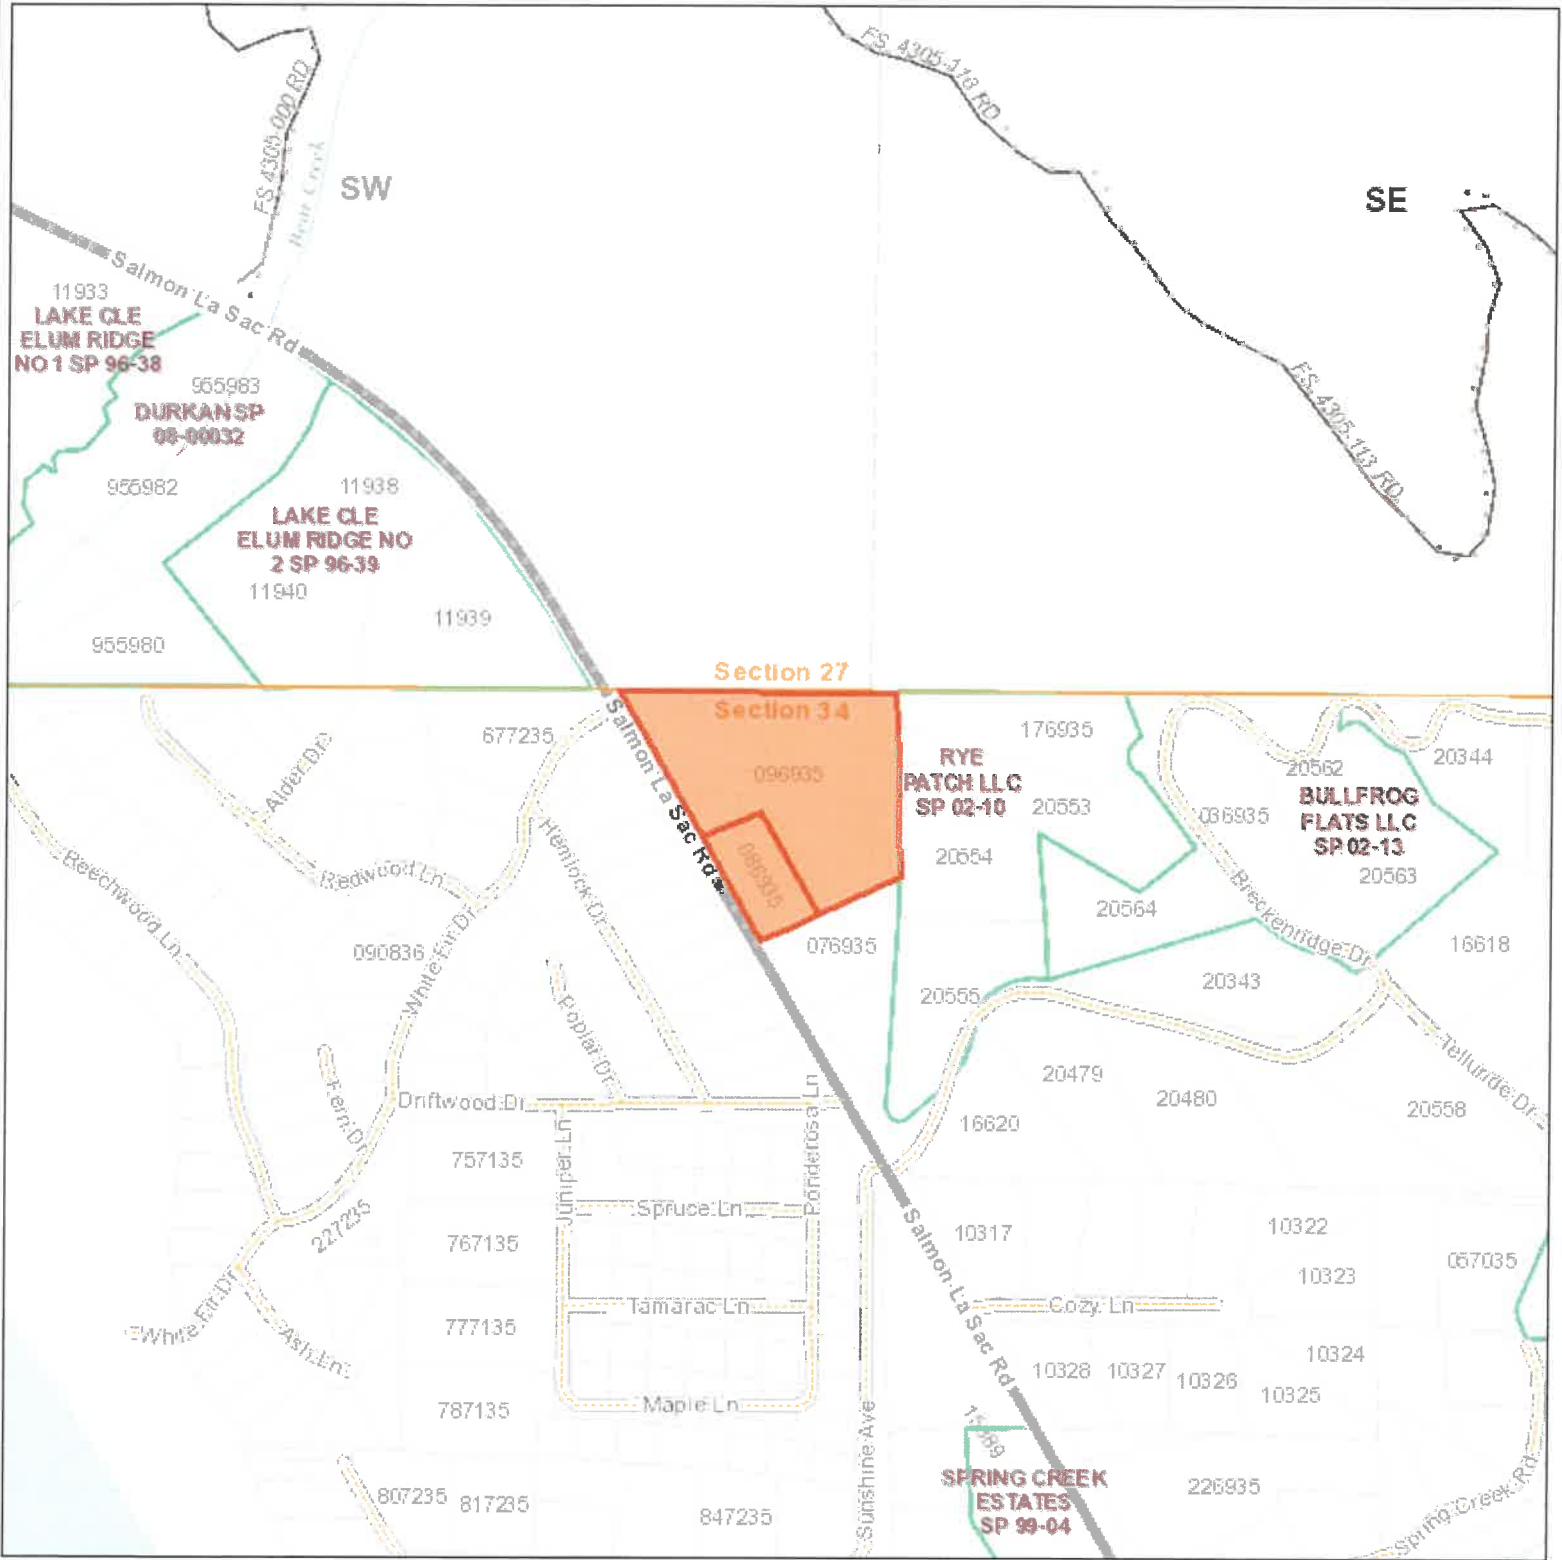

# Kittitas County COMPAS Map

Date: 8/22/2019

1 inch = 752 feet  
Relative Scale 1:9,028

**Disclaimer:**  
Kittitas County makes every effort to produce and publish the most current and accurate information possible. No warranties, expressed or implied, are provided for the data, its use, or its interpretation. Kittitas County does not guarantee the accuracy of the material contained herein and is not responsible for any use, misuse or representations by others regarding this information or its derivatives.

# Kittitas County COMPAS Map

Date: 8/22/2019

1 inch = 376 feet  
Relative Scale 1:4,514

**Disclaimer:**  
Kittitas County makes every effort to produce and publish the most current and accurate information possible. No warranties, expressed or implied, are provided for the data, its use, or its interpretation. Kittitas County does not guarantee the accuracy of the material contained herein and is not responsible for any use, misuse or representations by others regarding this information or its derivatives.