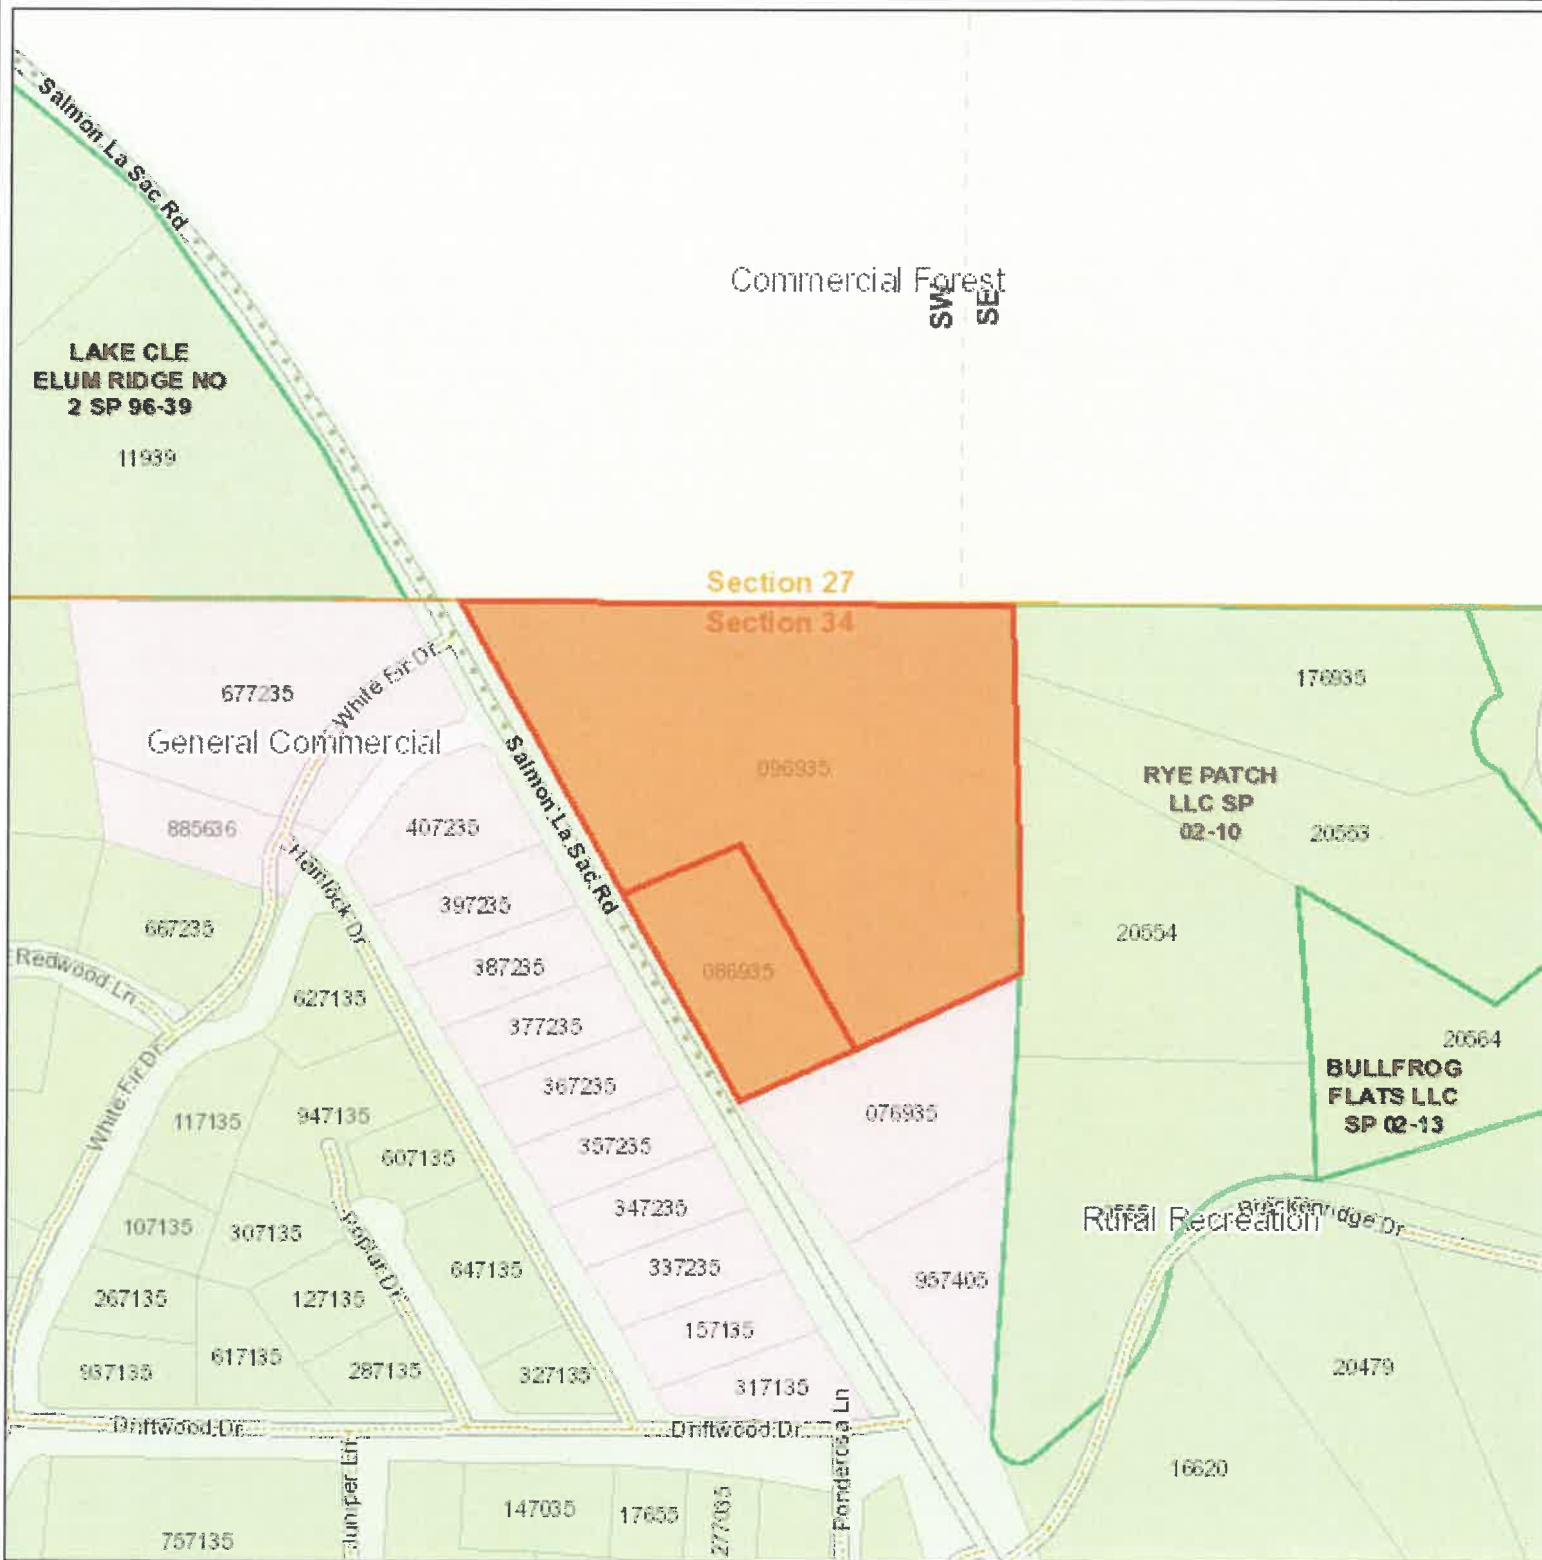

# Kittitas County COMPAS Map

Date: 8/22/2019

1 inch = 752 feet  
Relative Scale 1:9,028

**Disclaimer:**  
Kittitas County makes every effort to produce and publish the most current and accurate information possible. No warranties, expressed or implied, are provided for the data, its use, or its interpretation. Kittitas County does not guarantee the accuracy of the material contained herein and is not responsible for any use, misuse or representations by others regarding this information or its derivatives.

# Kittitas County COMPAS Map

Date: 8/22/2019

1 inch = 376 feet  
Relative Scale 1:4,514

**Disclaimer:**  
Kittitas County makes every effort to produce and publish the most current and accurate information possible. No warranties, expressed or implied, are provided for the data, its use, or its interpretation. Kittitas County does not guarantee the accuracy of the material contained herein and is not responsible for any use, misuse or representations by others regarding this information or its derivatives.